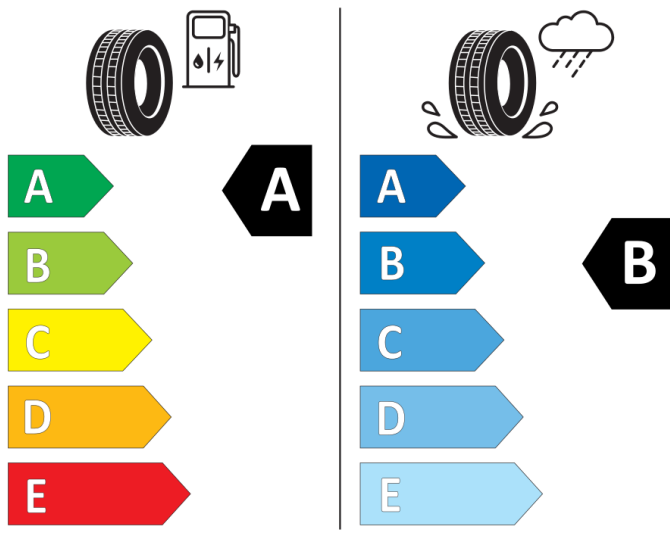

Continental

0311705

235/50 R 19 99 T

Cl